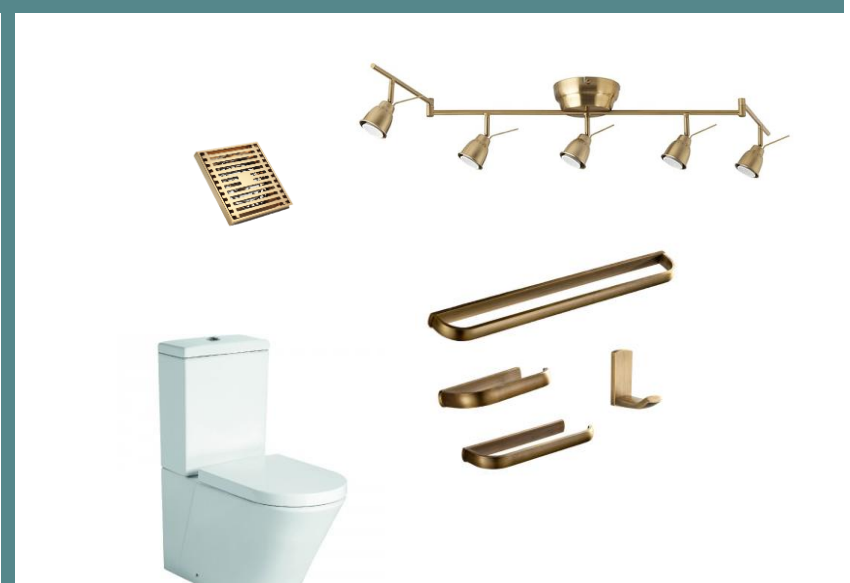

The Wanderer's Willow was conceived as an exploration inspired design renovation that has taken inspiration from the 'old world' charms of the Victorian era, with whimsical elements incorporated down to the even the type of fixtures selected.

Dufax A346  
Surf'n'Dive

01

**OLD - WORLD  
VICTORIAN  
ERA INSPIRED  
RENOVATION**

Lorem ipsum dolor sit amet, consectetur  
adipiscing elit, sed do eiusmod tempor  
incididunt ut labore et dolore magna aliqua. Ut  
enim ad minim veniam, quis nostrud exercitation  
ullamco anim id est laborum